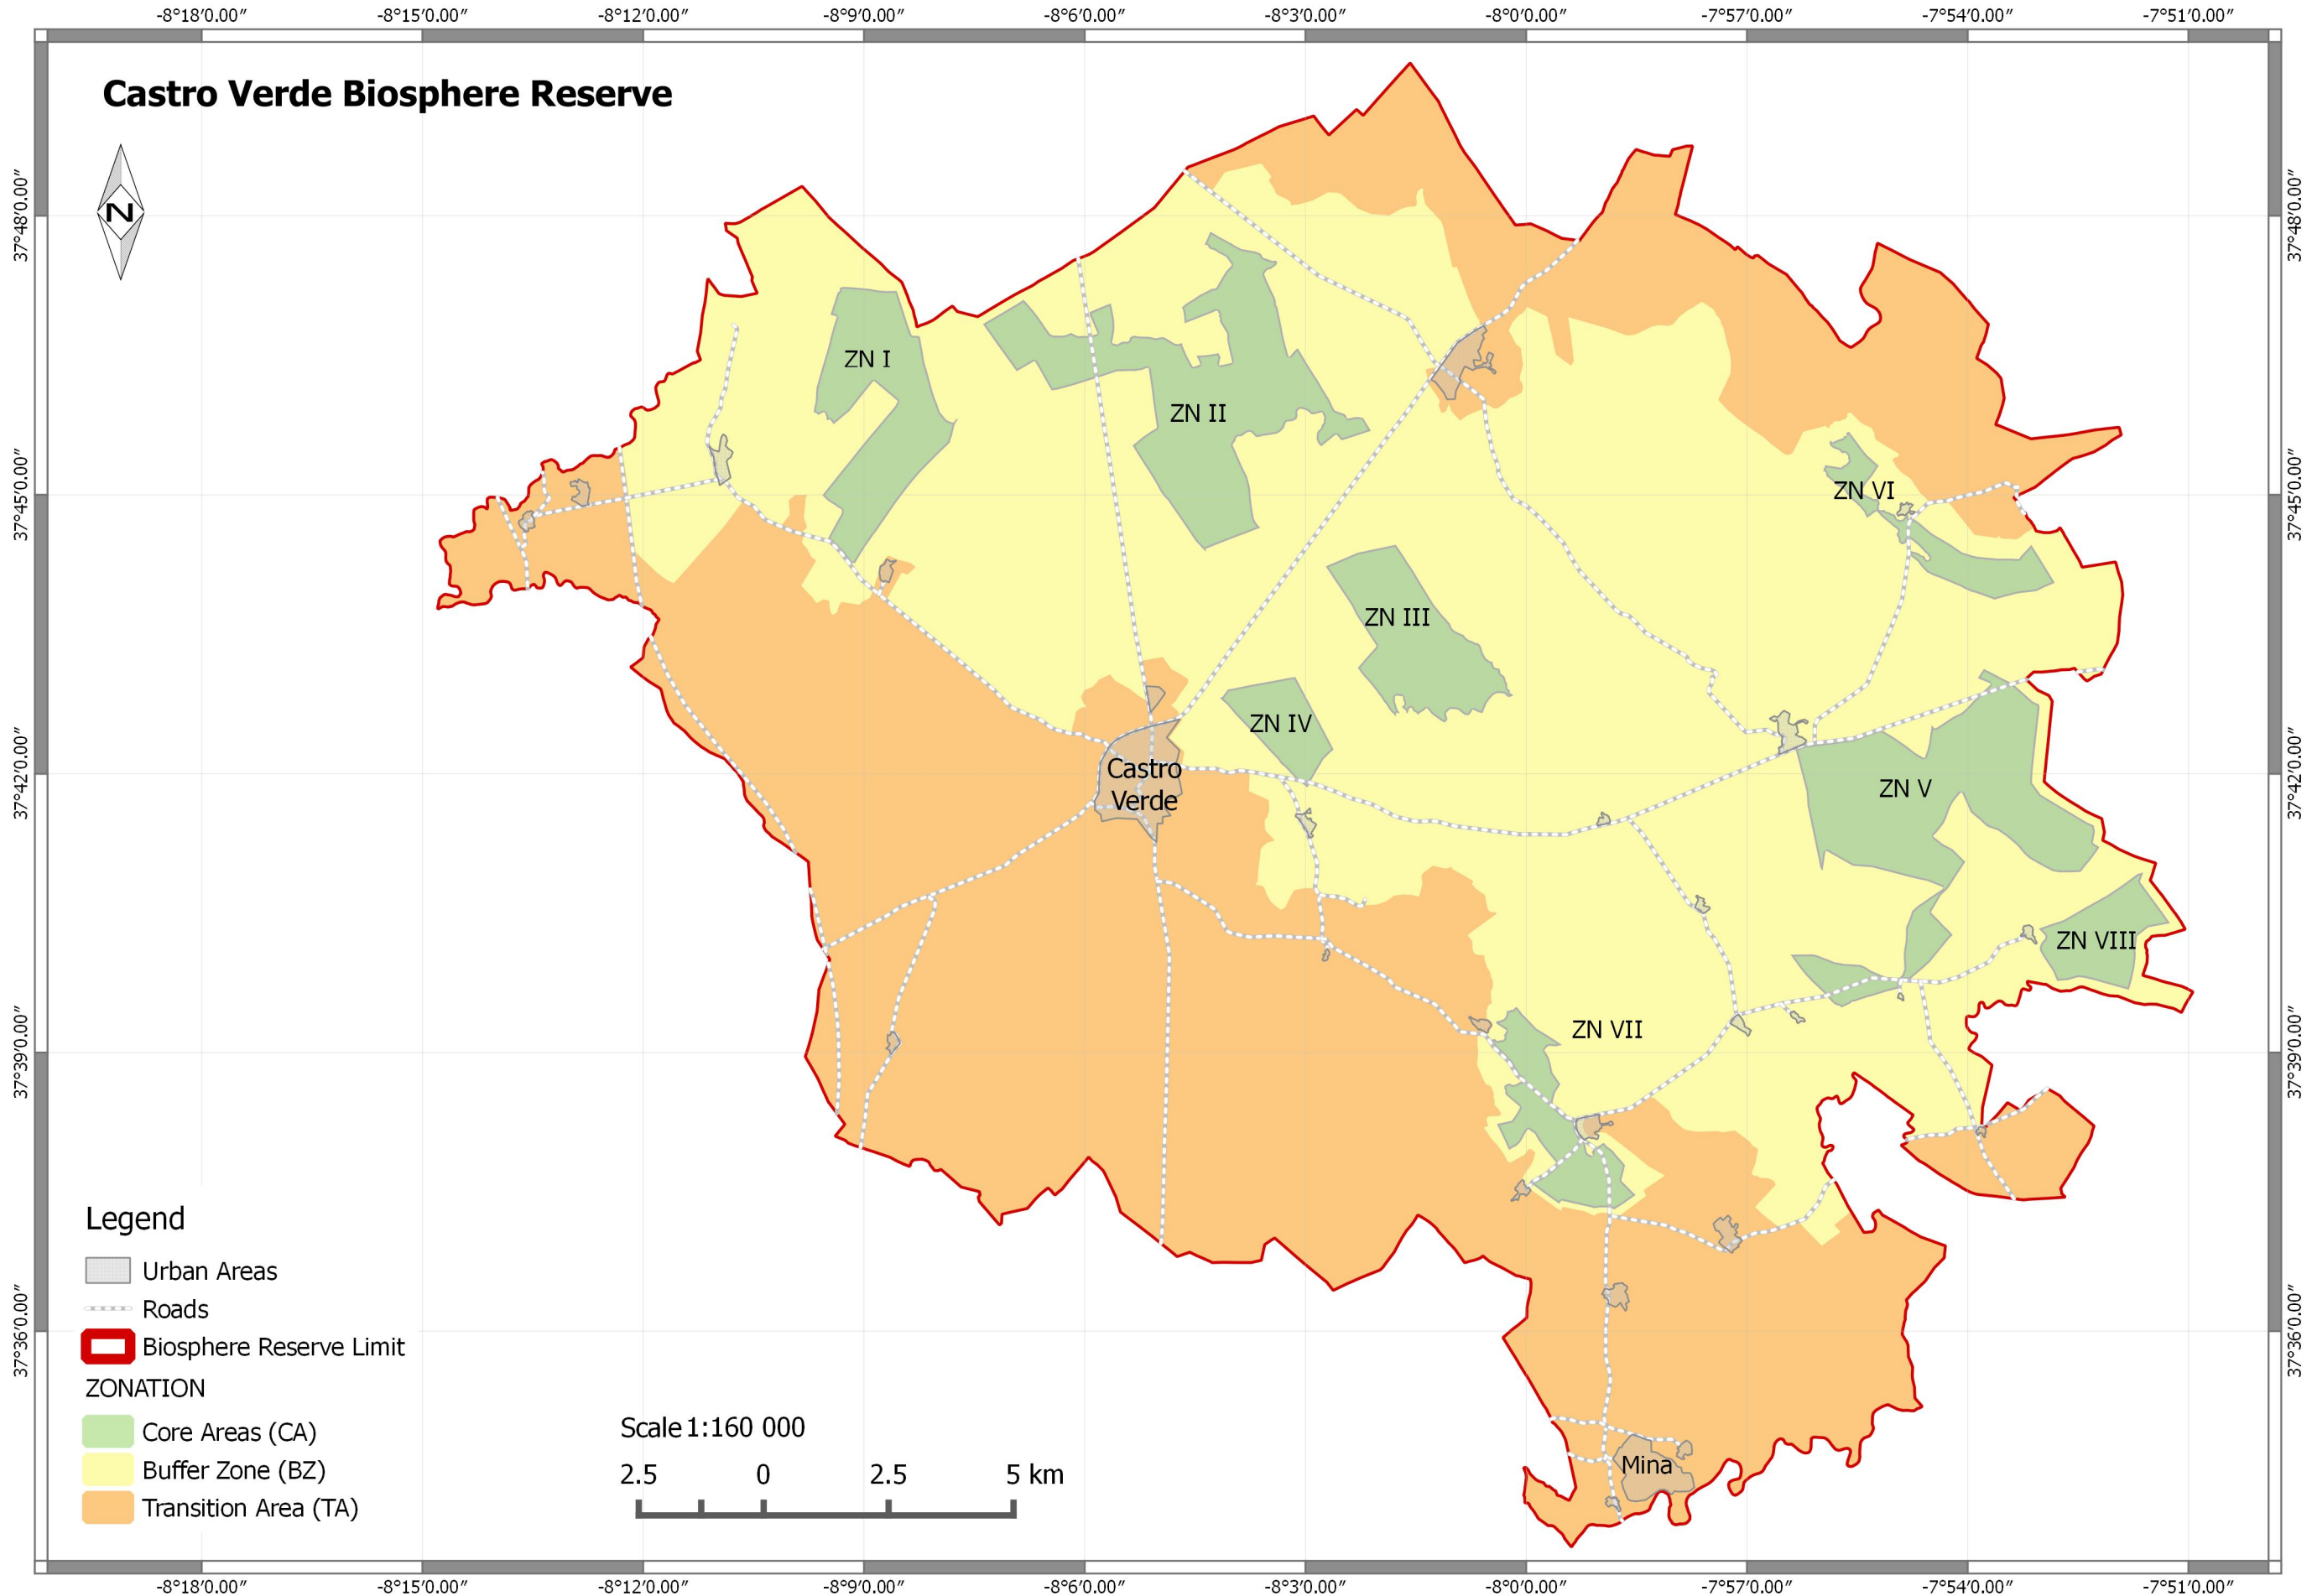

Castro Verde Biosphere Reserve

Legend

- Urban Areas
- Roads
- Biosphere Reserve Limit
- ZONATION
 - Core Areas (CA)
 - Buffer Zone (BZ)
 - Transition Area (TA)

Scale 1:160 000