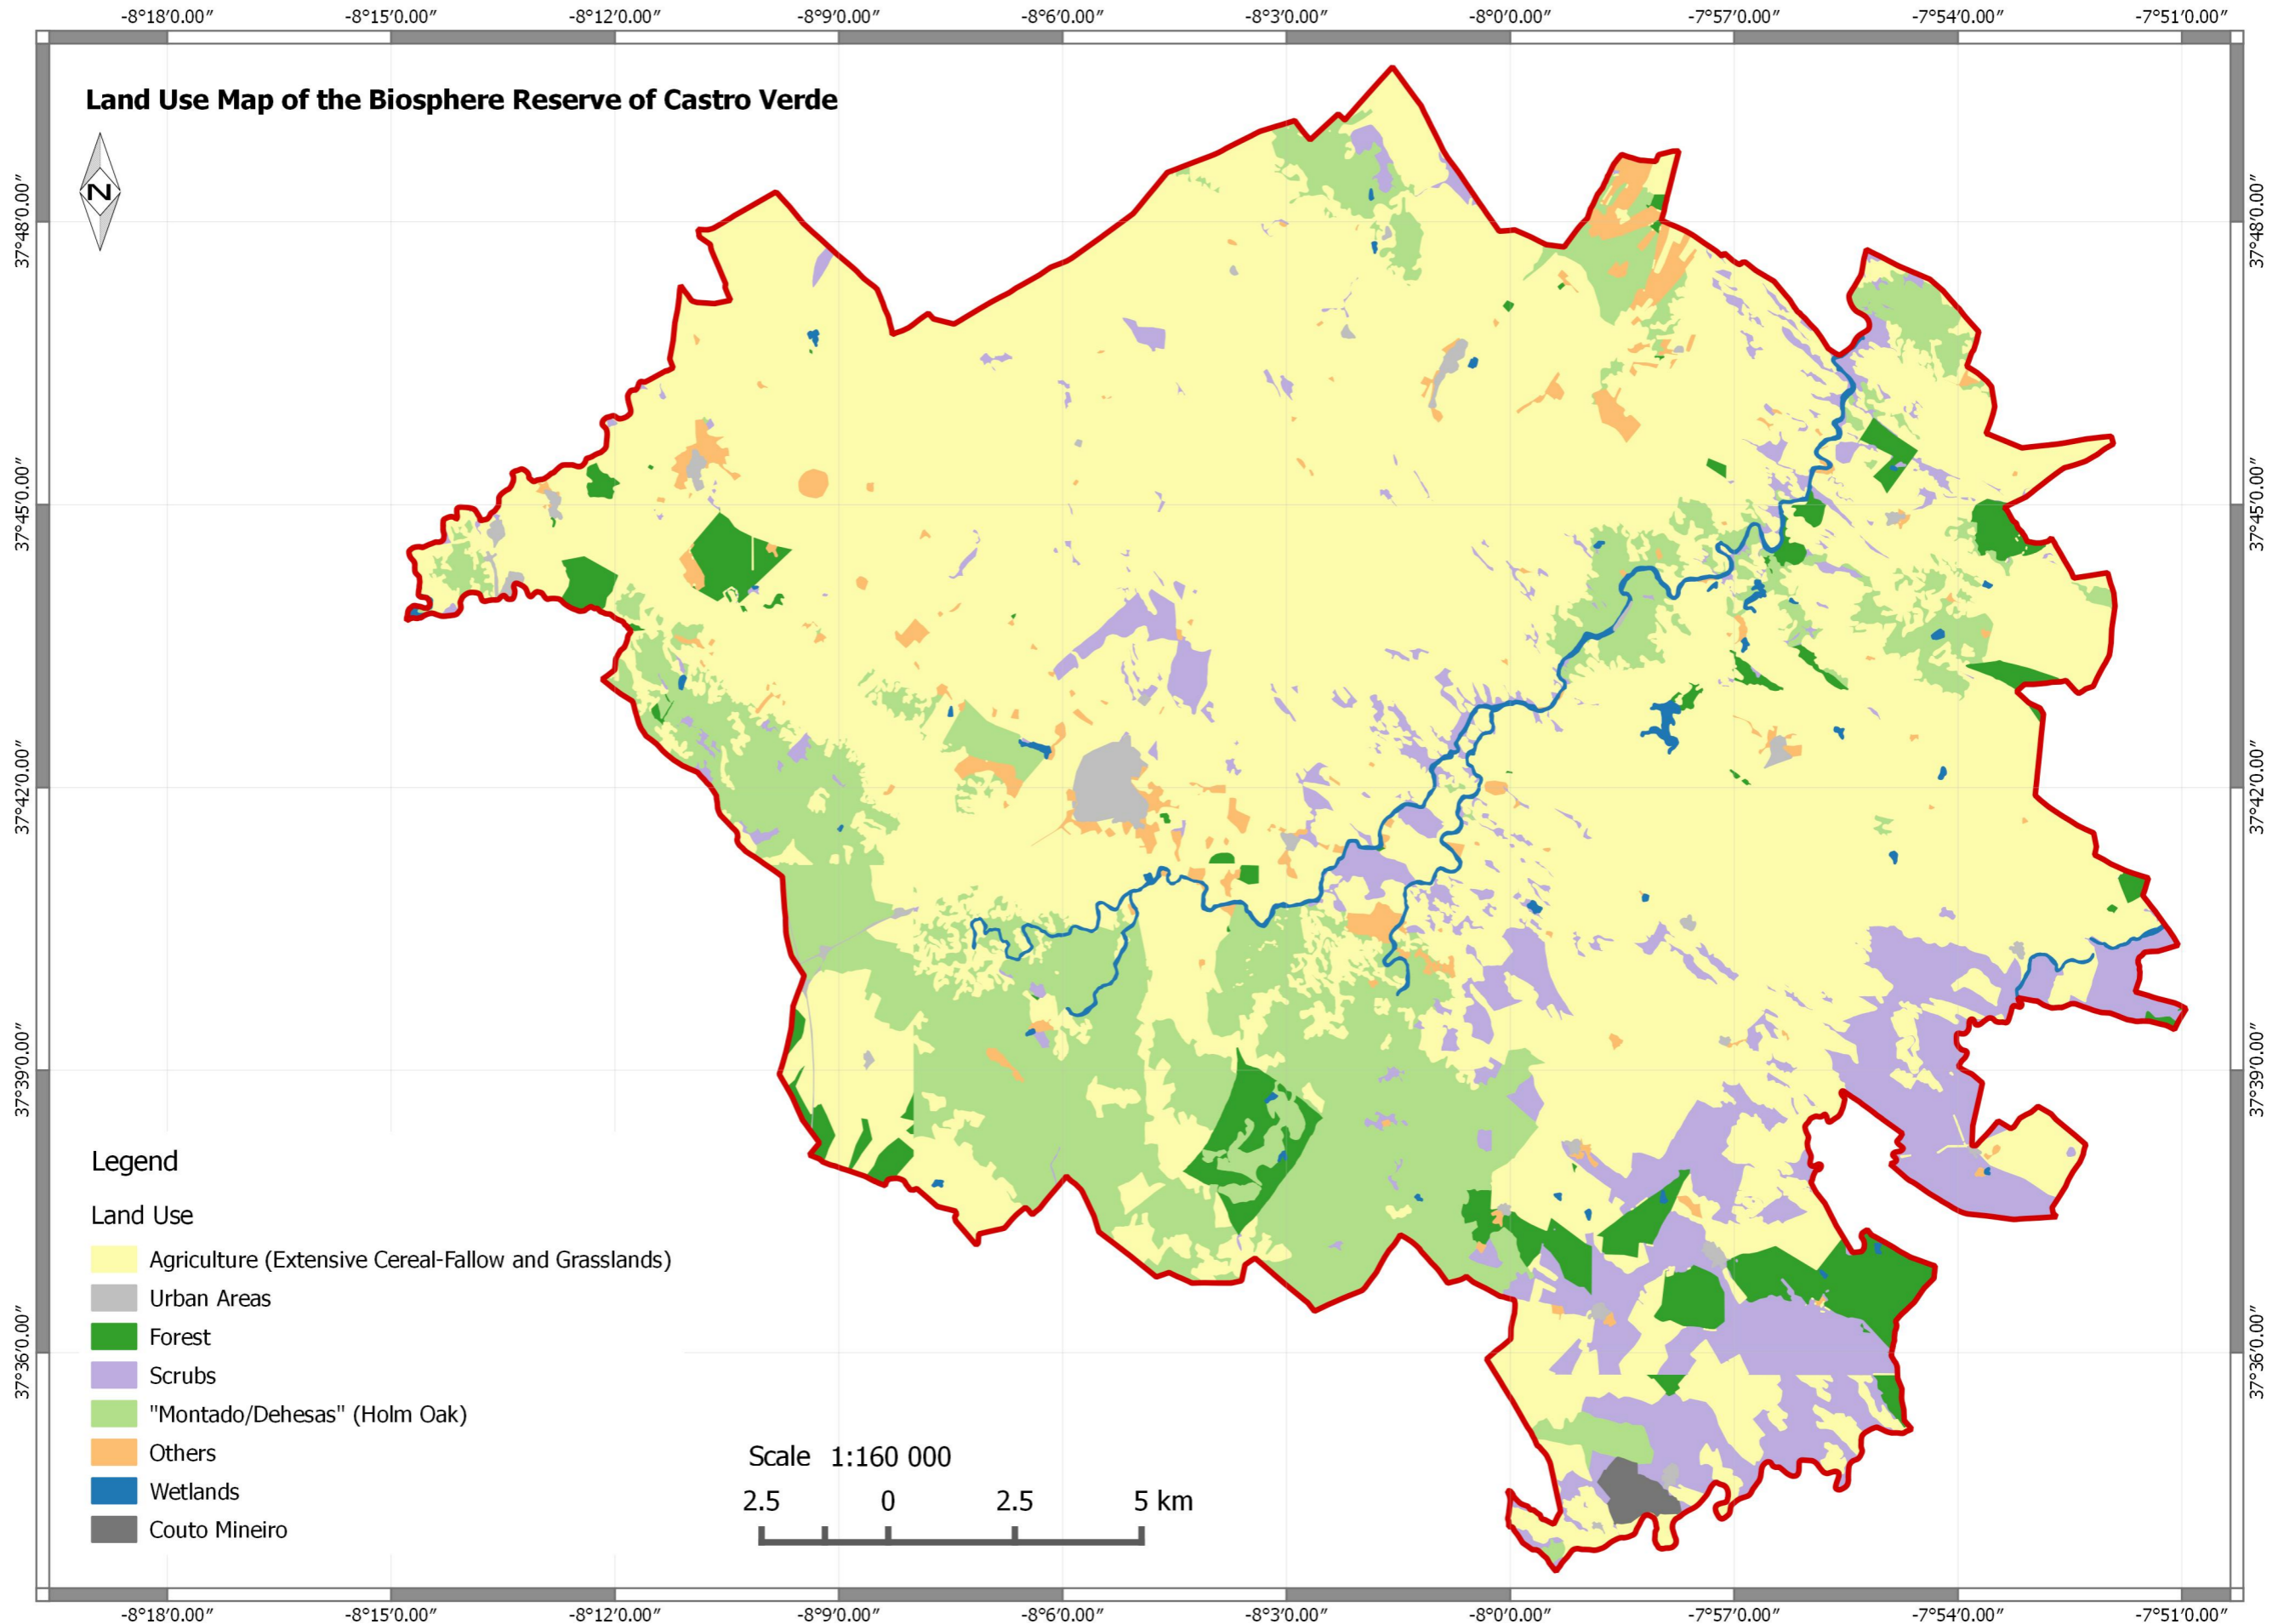

Land Use Map of the Biosphere Reserve of Castro Verde

Legend

Land Use

- Agriculture (Extensive Cereal-Fallow and Grasslands)
- Urban Areas
- Forest
- Scrubs
- "Montado/Dehesas" (Holm Oak)
- Others
- Wetlands
- Couto Mineiro